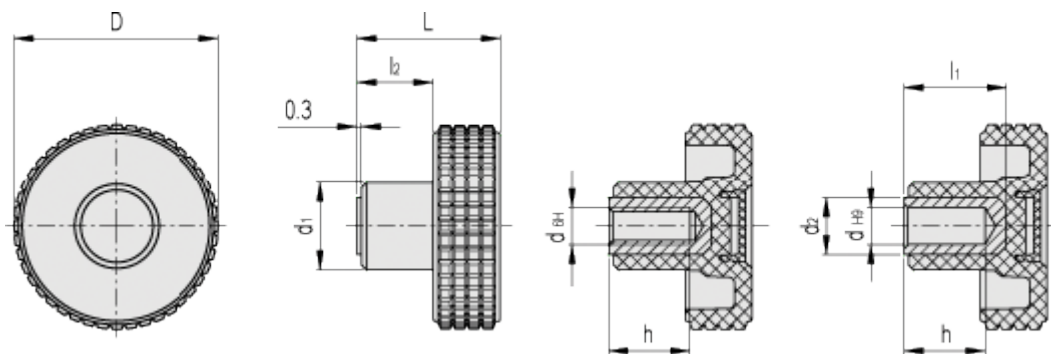

Data Sheet

Article number: 23020343164

Description: E+G Fingergreb MBT.40-B-6-C4, yellow centre cap

Measures

D	= 39.5	l2	= 12.5
d1	= 17		
d2	= 12		
dH6	= -		
dH9	= 6		
h	= 14		
L	= 26.5		
l1	= 17		